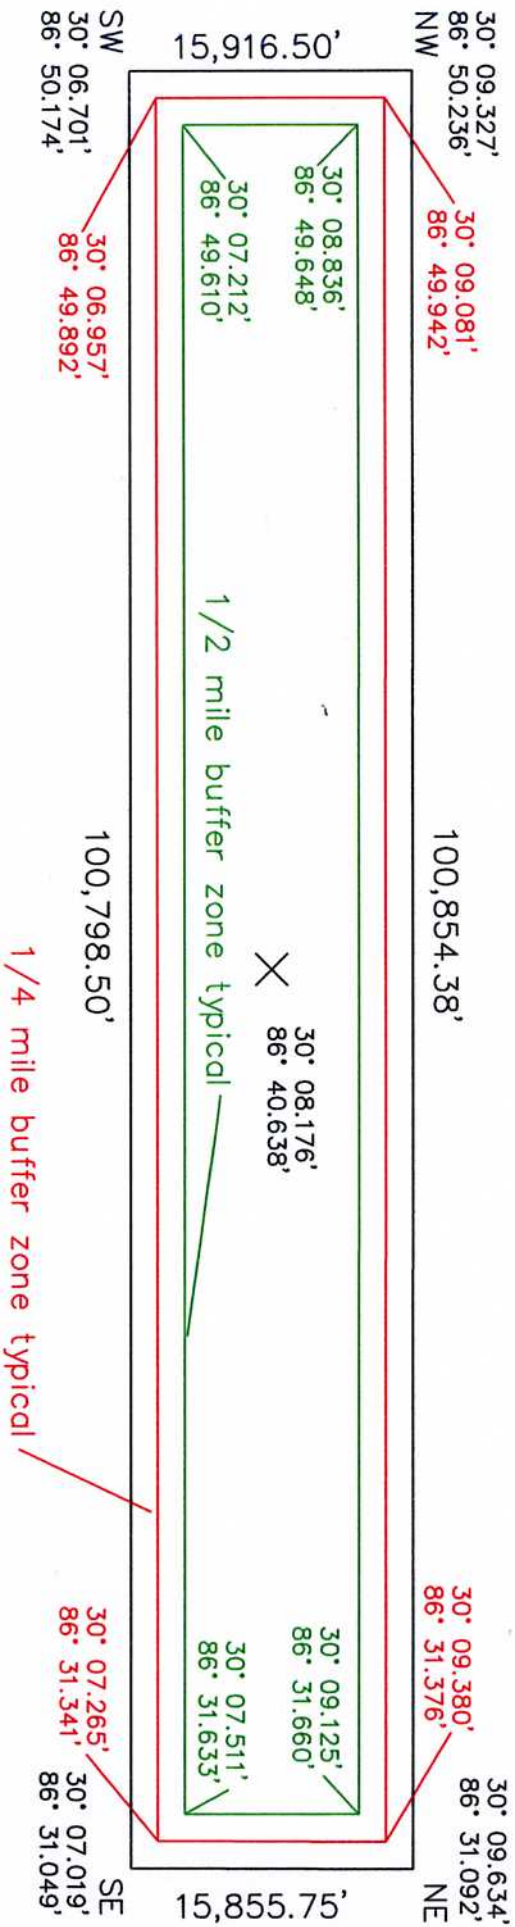

OKALOOSA SITE C OKALOOSA COUNTY

AREA = 57 SQ. N. MILES
OR 36,771 SQ. AC.

JANUARY 8, 2009

S:\jack_jobs\dwg\special\reefs\Sitec\frevep\January 8, 2009.dwg